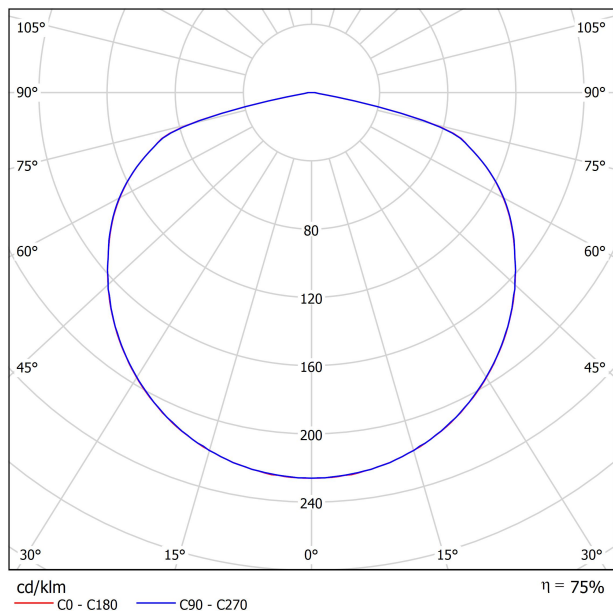

DIAGRAMME POLAIRE

DIAGRAMME CONIQUE

1.0	4.60 4.58	E(0°) 166 E(C90) 66.5° 5 E(C0) 66.4° 5
2.0	9.20 9.16	E(0°) 42 E(C90) 66.5° 1 E(C0) 66.4° 1
3.0	13.80 13.73	E(0°) 18 E(C90) 66.5° 1 E(C0) 66.4° 1
4.0	18.40 18.31	E(0°) 10 E(C90) 66.5° 0 E(C0) 66.4° 0
5.0	23.00 22.89	E(0°) 7 E(C90) 66.5° 0 E(C0) 66.4° 0

Distance [m] Cone Diameter [m] Illuminance [lx]

— C0 - C180 (Half-value Angle: 132.8°)

— C90 - C270 (Half-value Angle: 133.0°)

PRODUCT	
Model	Cord Accessory
Reference	0223-00-00 N
Colour	N ■ RAL9005
Category	Accessories