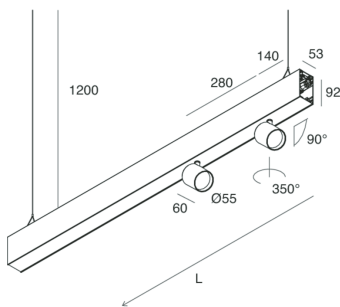

Novalux S.r.l. via Marzabotto, 2 40050 Funo di Argelato (BO) Italy
Tel: +39 051 860558 · Fax +39 051 6647859 · Mail: info@novalux.it · VAT number 00536541204 · novalux.com
Company subject to the management and coordination by SLV GmbH

This technical data sheet is owned by Novalux S.r.l., all rights reserved. Novalux S.r.l. reserves the right to make changes without prior notice.