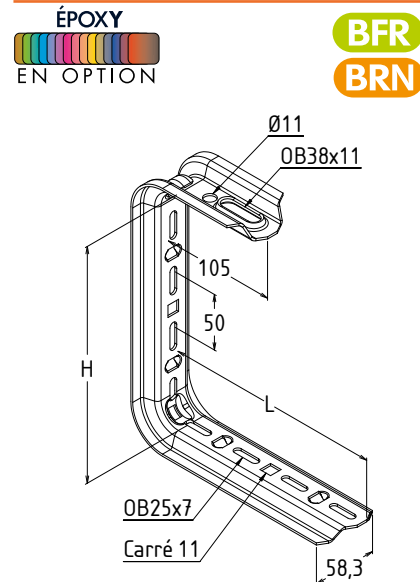

SUPPORTAGE OMEGA CHARGE LÉGÈRE