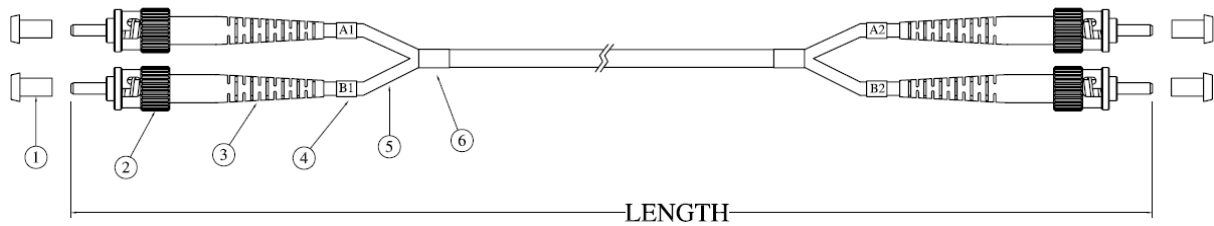

Technical Drawings