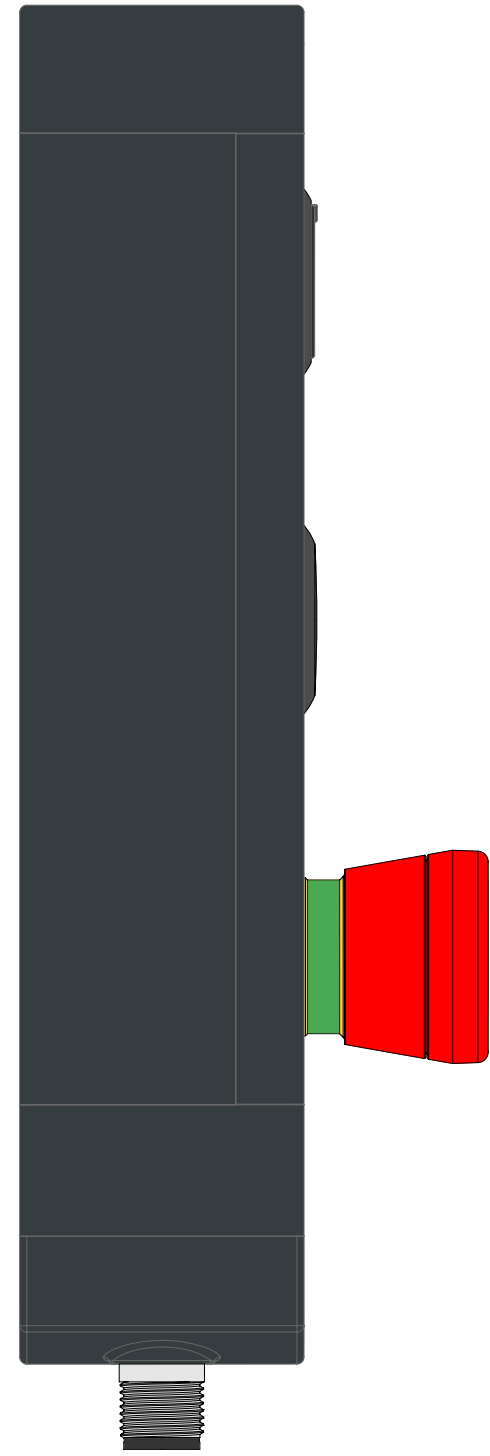

Non-illuminated  
button  
spring-return

Closing cap

Emergency  
push button

	Contacts	Diagram
Device 1	1NO	1 ——— 2
Device 2	1NO	1 ——— 4
Device 3	2NC	

Connector	M12 with 8 pole at the bottom	