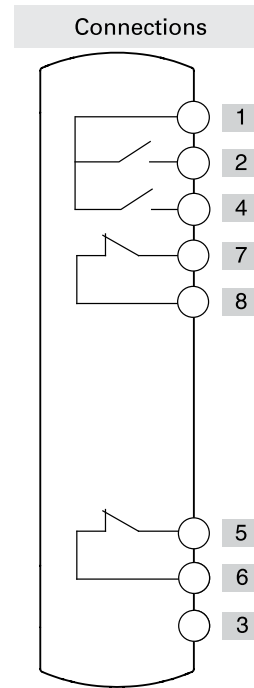

Non-illuminated  
button  
spring-return

Closing cap

Emergency  
push button

	Contacts	Diagram
Device 1	1NO	1 ——— 2
Device 2	1NO	1 ——— 4
Device 3	2NC	

Connector	M12 with 8 pole at the bottom	