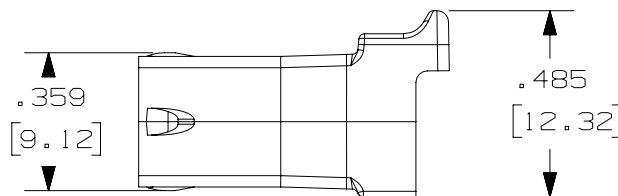

B

B

←

→

A

A

00	01-18-16	SAT	JESA	TMK	RELEASED TO PRODUCTION																
REV	DATE	BY	CHK	APR	DESCRIPTION	ECN															

TITLE		LC TRANSCEIVER DUST CAP																		
CUSTOMER DRAWING																				
ITEM REVISION NAME		10F112BA/02																		
DATASET FILE NAME		10F112BA_DC/02A																		
DIMENSIONS ARE FOR REFERENCE ONLY																				
PART NO.		LCTRDC - X																		
DRAWING NUMBER:		10F112BA-DC																		
DRAWN BY	DATE	CHK	SCALE																	
SAT	01-15-16	JESA	2:1																	
		THIRD ANGLE PROJECTION																		
SHT 1 OF 1		A																		