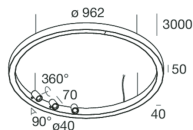

Novalux S.r.l. via Marzabotto, 2 40050 Funo di Argelato (BO) Italy
Tel: +39 051 860558 · Fax +39 051 6647859 · Mail: info@novalux.it · VAT number 00536541204 · novalux.com
Company subject to the management and coordination by SLV GmbH

This technical data sheet is owned by Novalux S.r.l., all rights reserved. Novalux S.r.l. reserves the right to make changes without prior notice.