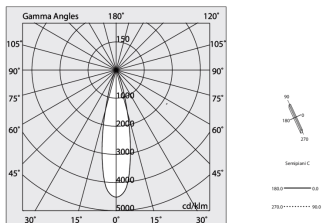

Novalux S.r.l. via Marzabotto, 2 40050 Funo di Argelato (BO) Italy
Tel: +39 051 860558 · Fax +39 051 6647859 · Mail: info@novalux.it · VAT number 00536541204 · novalux.com
Company subject to the management and coordination by SLV GmbH

This technical data sheet is owned by Novalux S.r.l., all rights reserved. Novalux S.r.l. reserves the right to make changes without prior notice.