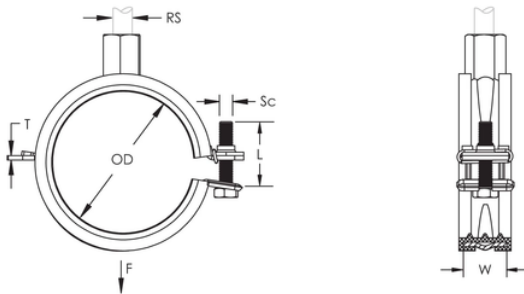

Finish: Electrogalvanized

Color: Black

Temperature: -50 to 110 °C

Outer Diameter: 32 – 35 mm

Pipe Size: 1"

NB/DN: 25

Rod Size: M8;M10

Width: 20 mm

Thickness: 1.50 mm

Screw Diameter: M6

Screw Length: 30 mm

Static Load: 1,000 N

ADDITIONAL PRODUCT DETAILS

Lining is EPDM rubber.

DIAGRAMS

WARNING