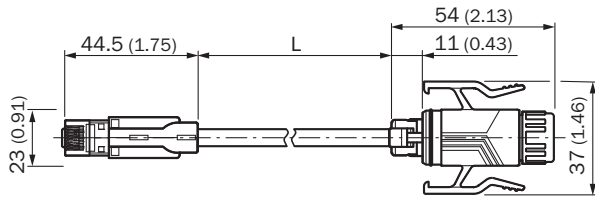

Dimensional drawing (Dimensions in mm (inch))