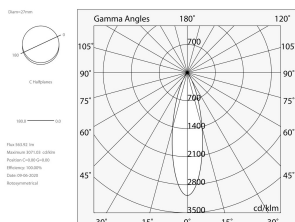

FORTY8 TRACK

108525.01

novalux
ITALIAN LIGHTING DESIGN SINCE 1948

Features

Use: Indoor
Type of installation: TRACK
Emission: DIRECT
Optics: SPOT
Beam: 35°
Colour: WHITE
Dimming: DALI
Emergency: NO
H: 400mm
ø: Ø26
Warranty: 5 years
Weight: 0.33kg

Tech data

Luminaire input power: 9W
Luminaire luminous flux: 529lm
IP: 20
Insulation class: III
Supply voltage: 48 Vdc
SELV: Si

Source

Light source: LED
Source power: 7W
Colour temperature: 2700K
CRI: >90
Colour tolerance: 3 Step MacAdam
LED lifespan: 30000h L70 B20

Compliance

CEI EN 60598-1:2015 + A11:2009. IEC 60598-2:2015 2-1

Standards

Photobiological risk: RISK GROUP 1 Certified fixture in RISK GROUP 1 (Low Risk)-The fixture does not pose a hazard due to normal behavioral limitations on exposure - in accordance with CEI EN 62471:2010-01, IEC TR 62778:2014.

[View more product info](#)

Novalux S.r.l. via Marzabotto, 2 40050 Funo di Argelato (BO) Italy
Tel: +39 051 860558 · Fax +39 051 6647859 · Mail: info@novalux.it · VAT number 00536541204 · novalux.com
Company subject to the management and coordination by SLV GmbH

This technical data sheet is owned by Novalux S.r.l., all rights reserved. Novalux S.r.l. reserves the right to make changes without prior notice.