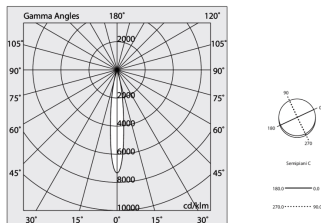

P-30 PCB

1058B0.02

novalux
ITALIAN LIGHTING DESIGN SINCE 1948

Features

Use: Indoor
Type of installation: RECESSED INTO PLASTERBOARD
Emission: ADJUSTABLE
Optics: SPOT
Beam: 14°
Colour: BLACK
Dimming: ON/OFF
Emergency: NO
L: 800mm
A: 31mm
H: 31mm
Made in: ITALY
Warranty: 5 years

Tech data

Luminaire input power: 14.9W
Luminaire luminous flux: 856lm
IP: 20
Insulation class: I
Supply voltage: 220-240V 50/60Hz
SELV: Si

Source

Light source: LED
Source power: 9W
Source luminous flux: 1015lm
Colour temperature: 3000K
CRI: >90
Colour tolerance: 2 Step MacAdam
LED lifespan: 50000h L80 B20