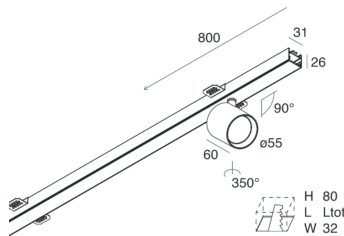

P-30 PCB

1058B0.02

novalux
ITALIAN LIGHTING DESIGN SINCE 1948

Features

Use: Indoor
Type of installation: RECESSED INTO PLASTERBOARD
Emission: ADJUSTABLE
Optics: SPOT
Beam: 14°
Colour: BLACK
Dimming: ON/OFF
Emergency: NO
L: 800mm
A: 31mm
H: 31mm
Made in: ITALY
Warranty: 5 years