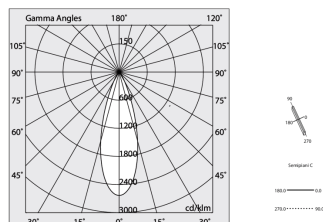

L-16 TRACK

108502.02

novalux
ITALIAN LIGHTING DESIGN SINCE 1948

Features

Use: Indoor
Type of installation: TRACK
Emission: ADJUSTABLE
Optics: SPOT
Beam: 40°
Colour: BLACK
Dimming: DALI
Emergency: NO
L: 151mm
A: Ø 42mm
H: 70mm
Made in: ITALY
Warranty: 5 years

Tech data

Luminaire input power: 8W
Luminaire luminous flux: 485lm
IP: 20
Insulation class: III
Supply voltage: 48 Vdc
SELV: Si

Source

Light source: LED
Source power: 6W
Colour temperature: 2700K
CRI: >90
Colour tolerance: 3 Step MacAdam
LED lifespan: 50000h L80 B20