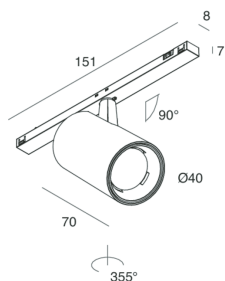

L-16 TRACK

108502.02

novalux
ITALIAN LIGHTING DESIGN SINCE 1948

Features

Use: Indoor
Type of installation: TRACK
Emission: ADJUSTABLE
Optics: SPOT
Beam: 40°
Colour: BLACK
Dimming: DALI
Emergency: NO
L: 151mm
A: Ø 42mm
H: 70mm
Made in: ITALY
Warranty: 5 years