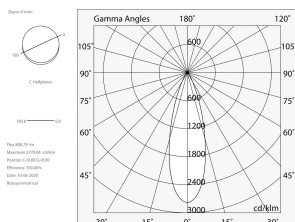

MINI TUBE

108302.02

novalux
ITALIAN LIGHTING DESIGN SINCE 1948

Features

Use: Indoor
Type of installation: SUSPENDED
Emission: DIRECT
Optics: SPOT
Colour: BLACK
Dimming: ON/OFF
Emergency: NO
L: Ø40mm
H: 400mm
Warranty: 5 years
Weight: 1.2kg

Tech data

Luminaire input power: 16W
Luminaire luminous flux: 776lm
IP: 20
Insulation class: I
Supply voltage: 220-240V 50/60Hz
UGR: <19
SELV: Si

Source

Light source: LED
Source power: 14W
Colour temperature: 3000K
CRI: >90
LED lifespan: 30000h L70 B20

Compliance

CEI EN 60598-1:2015 + A11:2009. IEC 60598-2:2015 2-1

Standards

Photobiological risk: RISK GROUP 1 Certified fixture in RISK GROUP 1 (Low Risk)-The fixture does not pose a hazard due to normal behavioral limitations on exposure - in accordance with CEI EN 62471:2010-01, IEC TR 62778:2014.

CAM edilizia: The product complies with the requirements for public buildings, ministerial decree of 23rd June 2022 n.256.

[View more product info](#)

Novalux S.r.l. via Marzabotto, 2 40050 Funo di Argelato (BO) Italy
Tel: +39 051 860558 · Fax +39 051 6647859 · Mail: info@novalux.it · VAT number 00536541204 · novalux.com
Company subject to the management and coordination by SLV GmbH

This technical data sheet is owned by Novalux S.r.l., all rights reserved. Novalux S.r.l. reserves the right to make changes without prior notice.