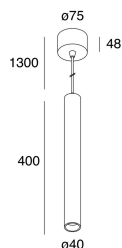

MINI TUBE

108302.02

novalux
ITALIAN LIGHTING DESIGN SINCE 1948

Features

Use: Indoor
Type of installation: SUSPENDED
Emission: DIRECT
Optics: SPOT
Colour: BLACK
Dimming: ON/OFF
Emergency: NO
L: Ø40mm
H: 400mm
Warranty: 5 years
Weight: 1.2kg

Tech data

Luminaire input power: 16W
Luminaire luminous flux: 776lm
IP: 20
Insulation class: I
Supply voltage: 220-240V 50/60Hz
UGR: <19
SELV: Si

Source

Light source: LED
Source power: 14W
Colour temperature: 3000K
CRI: >90
LED lifespan: 30000h L70 B20

Compliance

CEI EN 60598-1:2015 + A11:2009. IEC 60598-2:2015 2-1

Standards

Photobiological risk: RISK GROUP 1 Certified fixture in RISK GROUP 1 (Low Risk)-The fixture does not pose a hazard due to normal behavioral limitations on exposure - in accordance with CEI EN 62471:2010-01, IEC TR 62778:2014.

CAM edilizia: The product complies with the requirements for public buildings, ministerial decree of 23rd June 2022 n.256.

[View more product info](#)

Novalux S.r.l. via Marzabotto, 2 40050 Funo di Argelato (BO) Italy
Tel: +39 051 860558 · Fax +39 051 6647859 · Mail: info@novalux.it · VAT number 00536541204 · novalux.com
Company subject to the management and coordination by SLV GmbH

This technical data sheet is owned by Novalux S.r.l., all rights reserved. Novalux S.r.l. reserves the right to make changes without prior notice.