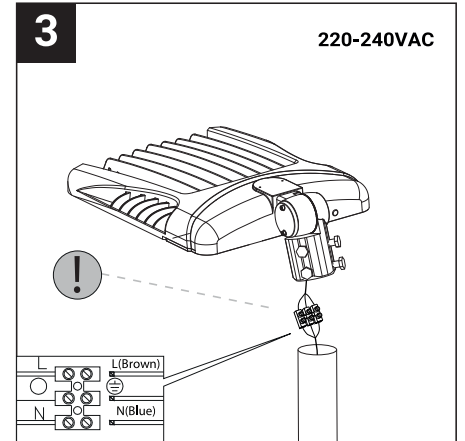

Ref : 90190-90200-90212-90232-90252-90260-90290

<https://www.miidex.com/283-connecteurs-etanches-et-boites-de-derivation>