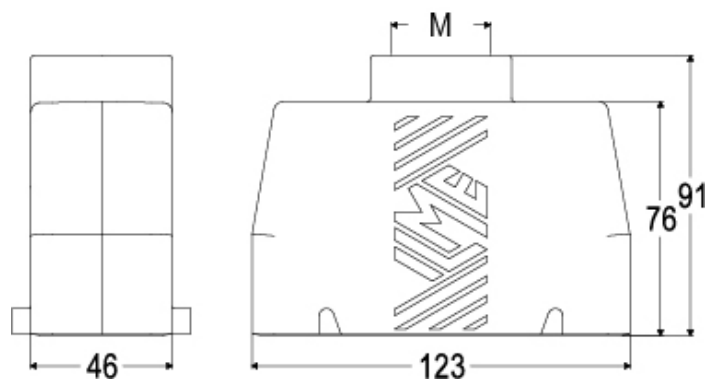

Technical data

IP degree of protection IP65

Further technical details

Weight	147,00 g
Operating temperature range (min, max)	-40°C ... +90°C

Material properties

Main material	Polypropylene (PP)
Colour	RAL 7012 grey
RoHs conformity	Compliant
China RoHs - EFUP	E
REACH SVHC substances	No

Approvals / Standards

UL	ECBT2
cUL	ECBT8

General ordering information

EAN13 code	8015747168793
eCl@ss 8.1	27440202
ETIM 7.0	EC000437

Packaging Information

Packaging length	260,00 mm
Packaging height	210,00 mm
Packaging width	260,00 mm
Packaging weight	3,04 kg
Packaging volume	14,20 dm ³
Packaging description	Carton box
Packaging quantity	20 Pcs
Packaging EAN code	8015747171366
Sub-packaging weight	0,76 kg
Sub-packaging description	Plastic packaging
Sub-packaging quantity	5 Pcs
Sub-packaging EAN barcode	8015747171373

Part number

TMAV 24.40

Catalogue drawings

Notes

Dimensions shown in mm are not binding and may be changed without notice.
