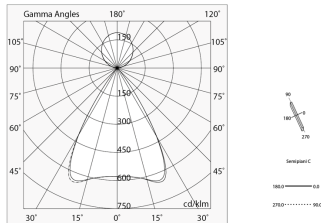

HERO B

108799.02H

novalux
ITALIAN LIGHTING DESIGN SINCE 1948

Features

Use: Indoor
Type of installation: SUSPENDED
Emission: DIRECT/INDIRECT
Optics: MICRO OPTICS
Colour: BLACK
Dimming: PUSH
Emergency: NO
L: 1428mm
A: 53mm
H: 92mm
Made in: ITALY
Warranty: 5 years
Weight: 5kg

Tech data

Luminaire input power: 69W
Luminaire luminous flux: 6988lm
Direct luminous flux: 4020lm
Indirect luminous flux: 2968lm
IP: 40
Insulation class: I
Supply voltage: 220-240V 50/60Hz
UGR: <19
SELV: Si