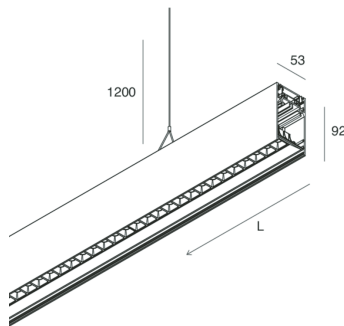

HERO B

108799.02H

novalux
ITALIAN LIGHTING DESIGN SINCE 1948

Features

Use: Indoor
Type of installation: SUSPENDED
Emission: DIRECT/INDIRECT
Optics: MICRO OPTICS
Colour: BLACK
Dimming: PUSH
Emergency: NO
L: 1428mm
A: 53mm
H: 92mm
Made in: ITALY
Warranty: 5 years
Weight: 5kg

Tech data

Luminaire input power: 69W
Luminaire luminous flux: 6988lm
Direct luminous flux: 4020lm
Indirect luminous flux: 2968lm
IP: 40
Insulation class: I
Supply voltage: 220-240V 50/60Hz
UGR: <19
SELV: Si