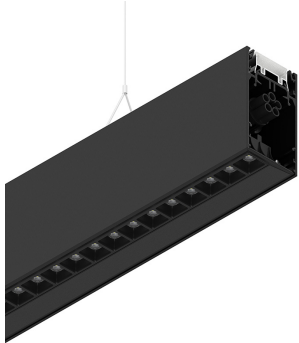

HERO B

108799.02H

novalux
ITALIAN LIGHTING DESIGN SINCE 1948

Features

Use: Indoor
Type of installation: SUSPENDED
Emission: DIRECT/INDIRECT
Optics: MICRO OPTICS
Colour: BLACK
Dimming: PUSH
Emergency: NO
L: 1428mm
A: 53mm
H: 92mm
Made in: ITALY
Warranty: 5 years
Weight: 5kg

Tech data

Luminaire input power: 69W
Luminaire luminous flux: 6988lm
Direct luminous flux: 4020lm
Indirect luminous flux: 2968lm
IP: 40
Insulation class: I
Supply voltage: 220-240V 50/60Hz
UGR: <19
SELV: Si