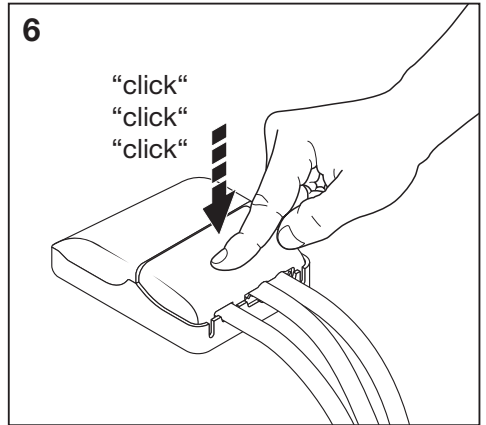

5

SP AIR FIX	☒	☒ Preset	☒	☐
SP AIR ADJUST	☒ Preset	☒	☒	☐

	☐ ON	☒ ON	☒ ON	☐ ON
	1 2	1 2	1 2	1 2

	-°C	-°C	-°C	-°C

Current (CC)	85mA	140mA	180mA	85mA
Power	4W	6W	8W	4W
% rated lumen FIX	80%	100%	130%	80%
% rated lumen ADJ	100%	130%	200%	100%