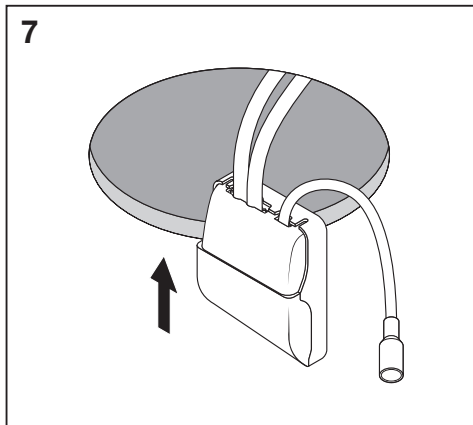

5

SP AIR FIX	☒	☒ Preset	☒	☐
SP AIR ADJUST	☒ Preset	☒	☒	☐

	☐ ON	☒ ON	☒ ON	☐ ON
	1 2	1 2	1 2	1 2

	-°C	-°C	-°C	-°C

Current (CC)	85mA	140mA	180mA	85mA
Power	4W	6W	8W	4W
% rated lumen FIX	80%	100%	130%	80%
% rated lumen ADJ	100%	130%	200%	100%