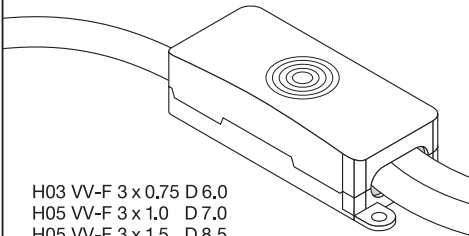

SP RING D133

EAN 4099854013355 (WHITE)

EAN 4099854013386 (BLACK)

SP RING D180

EAN 4099854013416 (WHITE)

EAN 4099854013447 (BLACK)

CONNECTOR BOX 3 POLE

EAN 4099854013508