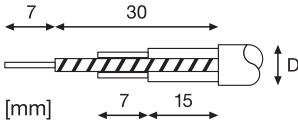

SP RING D133

EAN 4099854013355 (WHITE)

EAN 4099854013386 (BLACK)

SP RING D180

EAN 4099854013416 (WHITE)

EAN 4099854013447 (BLACK)

CONNECTOR BOX 3 POLE

EAN 4099854013508

H03 VV-F 3 x 0,75 D 6,0

H05 VV-F 3 x 1,0 D 7,0

H05 VV-F 3 x 1,5 D 8,5

SP HOLDER DN68 H65

EAN 4099854013478