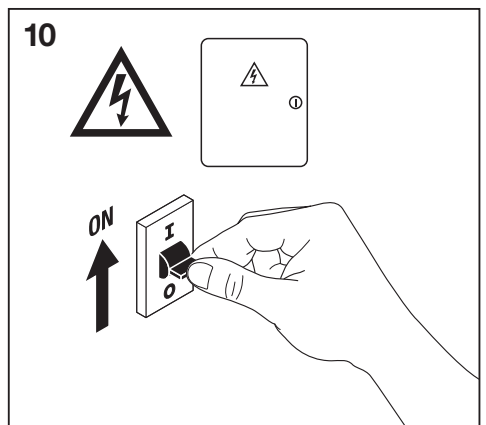

5

SP AIR FIX	☒	☒ Preset	☒	☐
SP AIR ADJUST	☒ Preset	☒	☒	☐

	☐ ON	☒ ON	☒ ON	☐ ON
	1 2	1 2	1 2	1 2

	-°C	-°C	-°C	-°C

Current (CC)	85mA	140mA	180mA	85mA
Power	4W	6W	8W	4W
% rated lumen FIX	80%	100%	130%	80%
% rated lumen ADJ	100%	130%	200%	100%