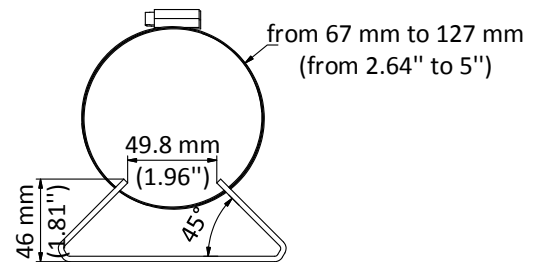

### Vertical Pole Mount

#### Dimension

#### Parameter

Model	DS-1275ZJ (SPTZ)
Parameters	Vertical Pole Mount
Appearance	Hikvision White
Material	Stainless Steel, Steel
Dimension	250 mm × 127 mm × 46 mm (9.84" × 5" × 1.81")
Weight	Approx. 1345 g (2.97 lb.)

#### Note

- The mount should be installed on a flat surface.
- Waterproof rubber is necessary for the outdoor application.
- The wall should be capable of supporting at least 3 times as much as the total weight of the camera and the mount.
- The maximum load capacity of the mount is 10 kg (22.05 lb.).