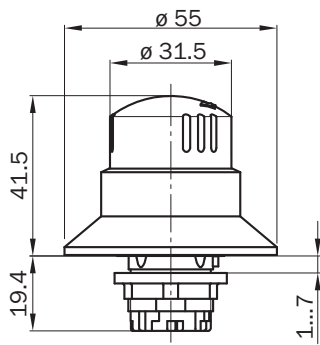

eCl@ss 10.0	27371291
eCl@ss 11.0	27371291
eCl@ss 12.0	27371291
ETIM 5.0	EC002034
ETIM 6.0	EC002034
ETIM 7.0	EC002034
ETIM 8.0	EC002034
UNSPSC 16.0901	39121545

Dimensional drawing (Dimensions in mm (inch))