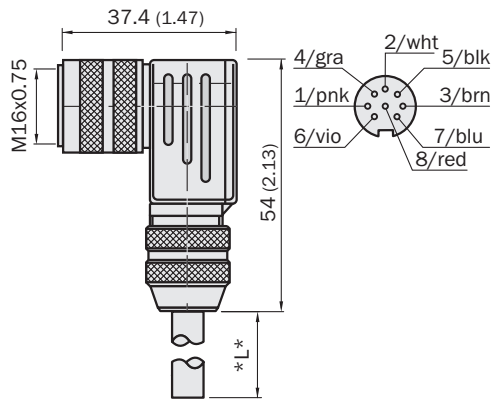

### Detailed technical data

#### Technical specifications

<b>Connection type head A</b>	Female connector, M16, 8-pin, angled
<b>Connection type head B</b>	Flying leads
<b>Cable</b>	10 m, PVC
<b>Jacket material</b>	PVC
<b>Shielding</b>	Shielded
<b>Current loading</b>	5 A
<b>Enclosure rating</b>	IP67

### Dimensional drawing (Dimensions in mm (inch))