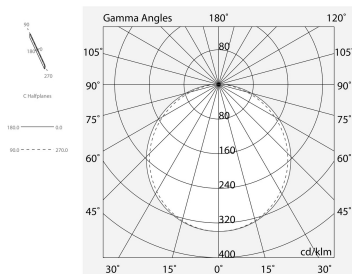

P-30 PCB

105820.01

novalux
ITALIAN LIGHTING DESIGN SINCE 1948

Features

Use: Indoor
Type of installation: RECESSED INTO PLASTERBOARD
Emission: DIRECT
Optics: OPAL
Colour: WHITE
Dimming: ON/OFF
Emergency: NO
L: 2400mm
A: 31mm
H: 31mm
Made in: ITALY
Warranty: 5 years
Weight: 2.4kg

Tech data

Luminaire input power: 28W
Luminaire luminous flux: 2753lm
IP: 40
Insulation class: II
Supply voltage: 0.5A alim. incluso 220-240V 50/60Hz
SELV: Si

Source

Light source: LED
Source power: 24W
Source luminous flux: 4696lm
Colour temperature: 4000K
CRI: >90
Colour tolerance: 3 Step MacAdam
LED lifespan: 50000h L80 B20