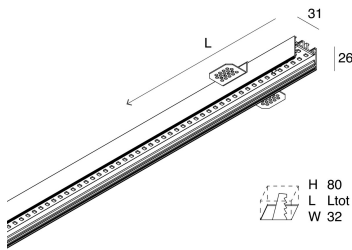

P-30 PCB

105820.01

novalux
ITALIAN LIGHTING DESIGN SINCE 1948

Features

Use: Indoor
Type of installation: RECESSED INTO PLASTERBOARD
Emission: DIRECT
Optics: OPAL
Colour: WHITE
Dimming: ON/OFF
Emergency: NO
L: 2400mm
A: 31mm
H: 31mm
Made in: ITALY
Warranty: 5 years
Weight: 2.4kg