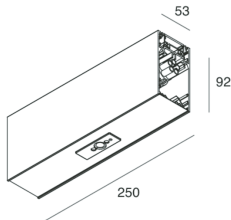

Novalux S.r.l. via Marzabotto, 2 40050 Funo di Argelato (BO) Italy
Tel: +39 051 860558 · Fax +39 051 6647859 · Mail: info@novalux.it · VAT number 00536541204 · novalux.com
Company subject to the management and coordination by SLV GmbH

This technical data sheet is owned by Novalux S.r.l., all rights reserved. Novalux S.r.l. reserves the right to make changes without prior notice.