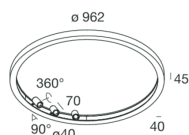

HALOS SPOT

109712.22

novalux
ITALIAN LIGHTING DESIGN SINCE 1948

Features

Use: Indoor
Type of installation: SUSPENDED, CEILING MOUNTED
Emission: INTERNAL
Optics: OPALE/SPOT
Beam: 40°
Colour: GOLD
Dimming: WITH ACCESSORY
Emergency: NO
L: Ø 962mm
A: 40mm
H: 45mm
Made in: ITALY
Warranty: 5 years
Weight: 6.8kg