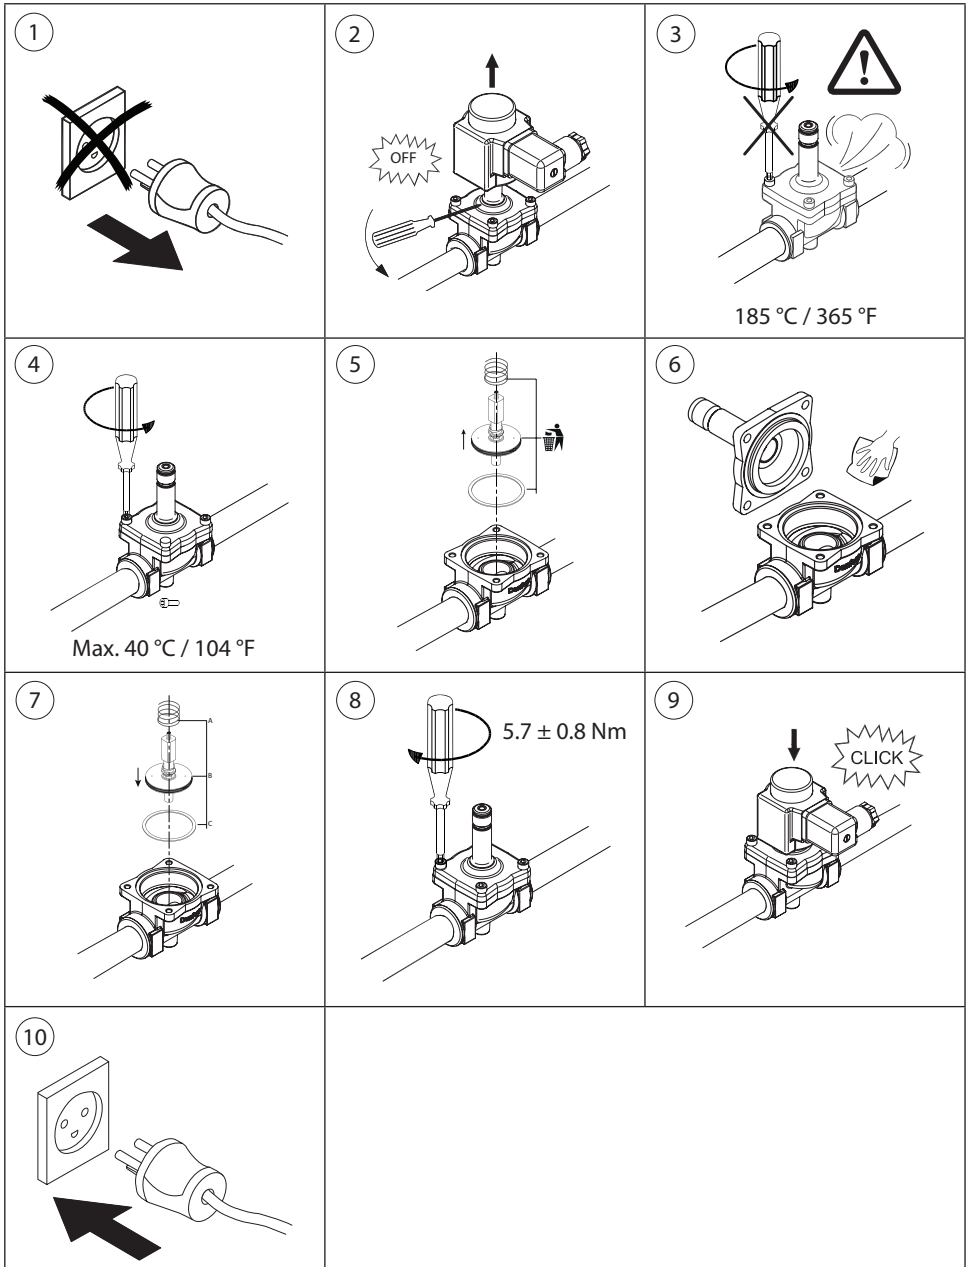

Visit www.products.danfoss.com for further technical data
Para más información, visite www.products.danfoss.es
Rendez-vous sur le site www.products.danfoss.fr pour plus de données techniques