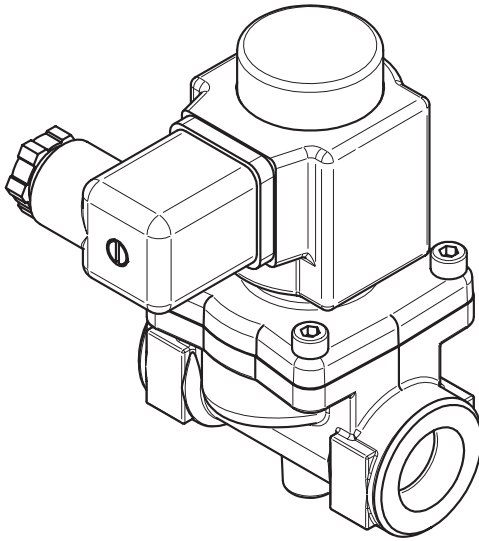

Installation guide - Spare parts and accessories

Solenoid valve - Spare part

Type EV245B

032R9306

032R9306

A

Total no. = 1

B