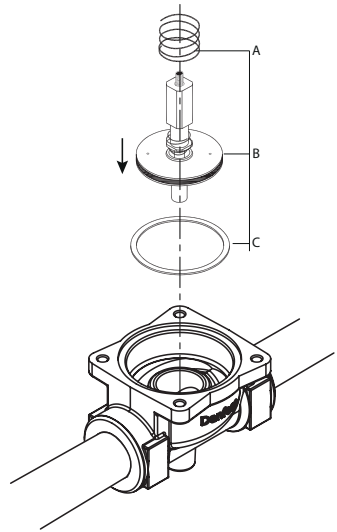

Installation guide - Spare parts and accessories

Solenoid valve - Spare part

Type EV245B

032R9306

032R9306

A

Total no. = 1

B