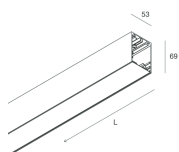

COMPLETION ACCESSORIES

EDY L: MOD. CIECO 1120 BIA

109605.01