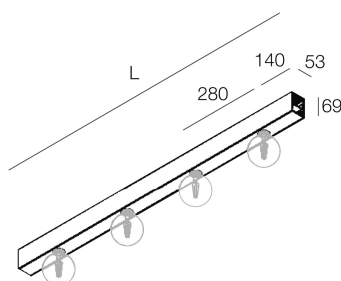

Compliance

CEI EN 60598-1:2015 + A11:2009. IEC 60598-2:2015 2-2

[View more product info](#)