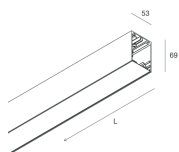

EDY L: MOD. CIECO 1680 BIA

109606.01