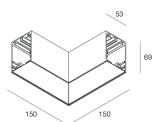

EDY L: MOD. CIECO ANG 150 BIA

109607.01