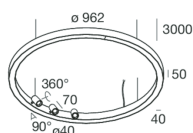

HALOS SPOT

109705.21

novalux
ITALIAN LIGHTING DESIGN SINCE 1948

Features

Use: Indoor
Type of installation: SUSPENDED
Emission: DIRECT
Optics: OPALE/SPOT
Beam: 20°
Colour: CAPPUCCINO
Dimming: WITH ACCESSORY
Emergency: NO
L: Ø 962mm
A: 40mm
H: 50mm
Made in: ITALY
Warranty: 5 years
Weight: 7.5kg