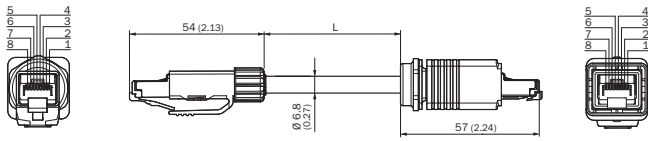

Dimensional drawing (Dimensions in mm (inch))

- ① White (green)
- ② Green
- ③ White (orange)
- ④ Blue
- ⑤ White (blue)
- ⑥ Orange
- ⑦ White (brown)
- ⑧ Brown