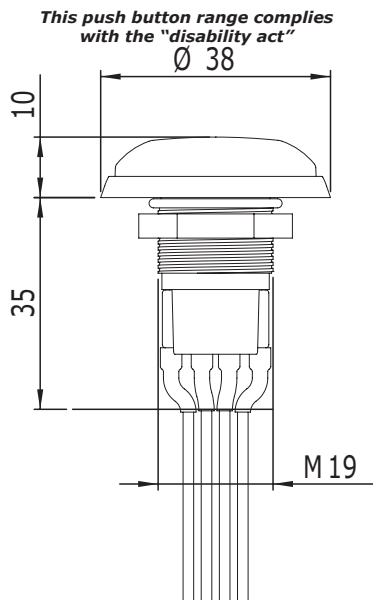

BNONFCHOCCAB – BPNONFCHOCCAB – BPNONFCHOCCABHV
Mushroom style push button

1] GENERAL INFORMATION

- **Ergonomic design with very sensitive switch**
- **Easy to mount (19MM hole)**
- **This high quality push button needs no dismantling to install the switch**
- **Heavy duty**
- **This high quality push button needs no dismantling to install the switch**
- **Available in versions :**
  - Flush mount with or without a stainless steel plate,
  - Surface mount with stainless steel housing (CBP)
  - Stainless steel plate, LED and buzzer
- **Colour: Green or silver (velvet finish)**
- **Input voltage:** 12 V AC/DC - 5 A
  DEL 12 V DC

- **Material:** cast aluminium body and stainless steel
- **Push button with Silver plated contact switch certified UL, CSA & SEMKO**
- **Precabled output**
- **NO and NC contact outputs with 2 separate contacts**