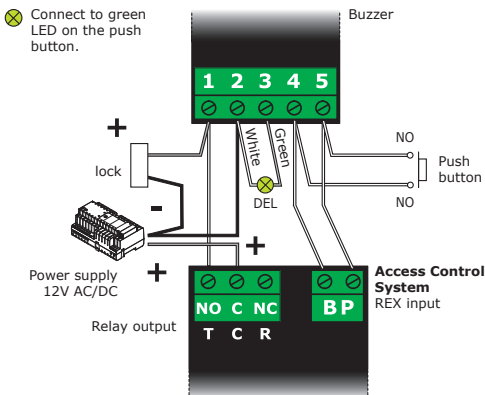

* BNONFCHOCCAB version

BNONFCHOCCAB – BPNONFCHOCCAB – BPNONFCHOCCABHV
Mushroom style push button

2] WIRING DIAGRAM WITHOUT DEL/BUZZER (BNONFCHOCCAB and BPNONFCHOCCAB)

- Normally Open (NO) = 3 + 4,
- Normally closed (NC) = 1 + 2.

Switch side view

BNONFCHOCCAB – BPNONFCHOCCAB – BPNONFCHOCCABHV
Mushroom style push button

3] WIRING DIAGRAM WITH DEL AND BUZZER (BPNONFCHOCCABHV)

OPERATING MODE

Buzzer + Green LED = ON
 (When pressing on the push button)

STAND-BY MODE

Buzzer + Green LED = OFF

PUSH BUTTON ONLY

Fail secure locking device

Fail safe locking device

PUSH BUTTON WITH ACCESS CONTROL SYSTEM

Fail secure locking device

Fail safe locking device