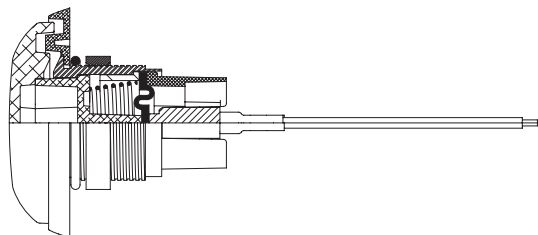

HIGH RESISTANCE TO VANDALISM

- IP53 or IP68*
- -40°C à +85°C
- DEEE & RoHS
- CE Certification
- Environmental tests: Salt spray