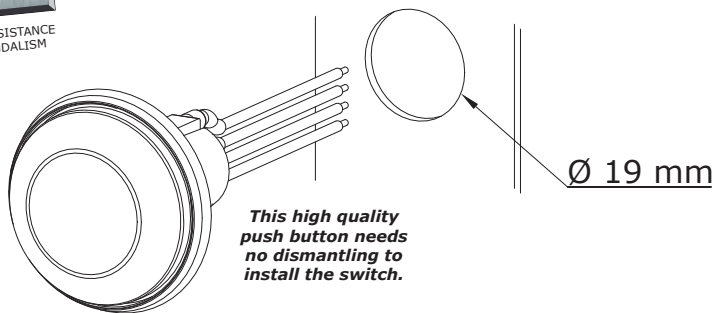

HIGH RESISTANCE TO VANDALISM

- IP53 or IP68*
- -40°C à +85°C
- DEEE & RoHS
- CE Certification
- Environmental tests: Salt spray