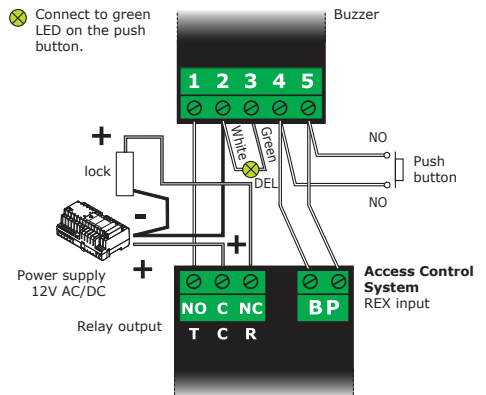

* BNONFCHOCCAB version

BNONFCHOCCAB – BPNONFCHOCCAB – BPNONFCHOCCABHV
Mushroom style push button

2] WIRING DIAGRAM WITHOUT DEL/BUZZER (BNONFCHOCCAB and BPNONFCHOCCAB)

- Normally Open (NO) = 3 + 4,
- Normally closed (NC) = 1 + 2.

Switch side view

BNONFCHOCCAB – BPNONFCHOCCAB – BPNONFCHOCCABHV
Mushroom style push button

3] WIRING DIAGRAM WITH DEL AND BUZZER (BPNONFCHOCCABHV)

OPERATING MODE

Buzzer + Green LED = ON
 (When pressing on the push button)

STAND-BY MODE

Buzzer + Green LED = OFF

PUSH BUTTON ONLY

Fail secure locking device

Fail safe locking device

PUSH BUTTON WITH ACCESS CONTROL SYSTEM

Fail secure locking device

Fail safe locking device