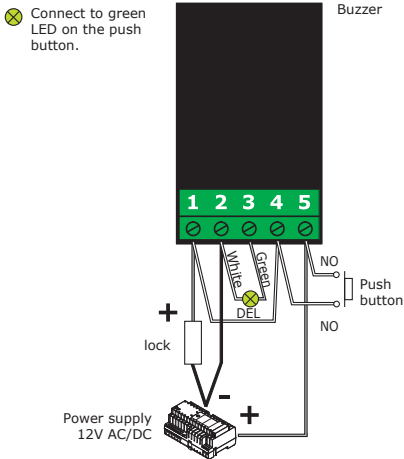

BNONFCHOCCAB – BPNONFCHOCCAB – BPNONFCHOCCABHV
Mushroom style push button

3] WIRING DIAGRAM WITH DEL AND BUZZER (BPNONFCHOCCABHV)

OPERATING MODE

Buzzer + Green LED = ON
(When pressing on the push button)

STAND-BY MODE

Buzzer + Green LED = OFF

PUSH BUTTON ONLY

Fail secure locking device