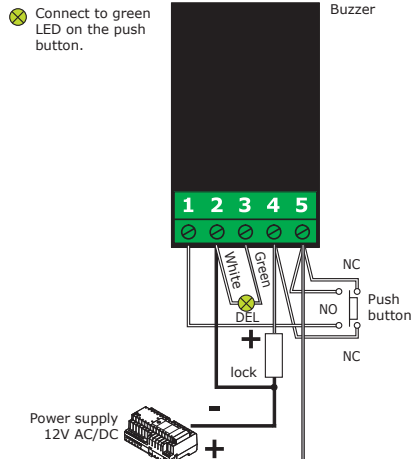

Fail safe locking device