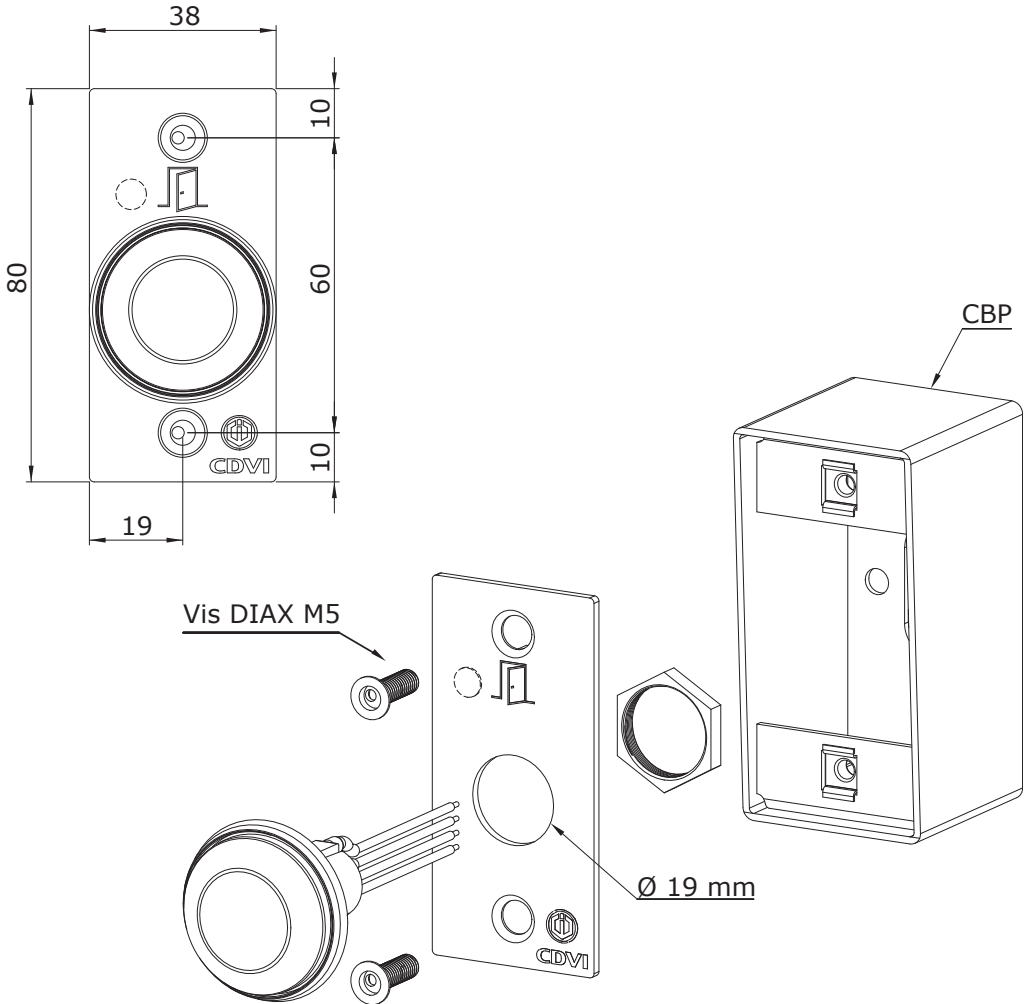

BNONFCHOCCAB – BPNONFCHOCCAB – BPNONFCHOCCABHV
Mushroom style push button