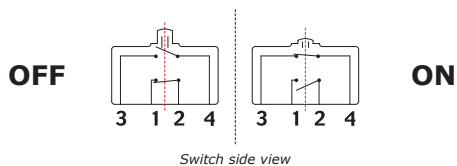

* BNONFCHOCCAB version

BNONFCHOCCAB – BPNONFCHOCCAB – BPNONFCHOCCABHV
Mushroom style push button

2] WIRING DIAGRAM WITHOUT DEL/BUZZER (BNONFCHOCCAB and BPNONFCHOCCAB)

- Normally Open (NO) = 3 + 4,
- Normally closed (NC) = 1 + 2.