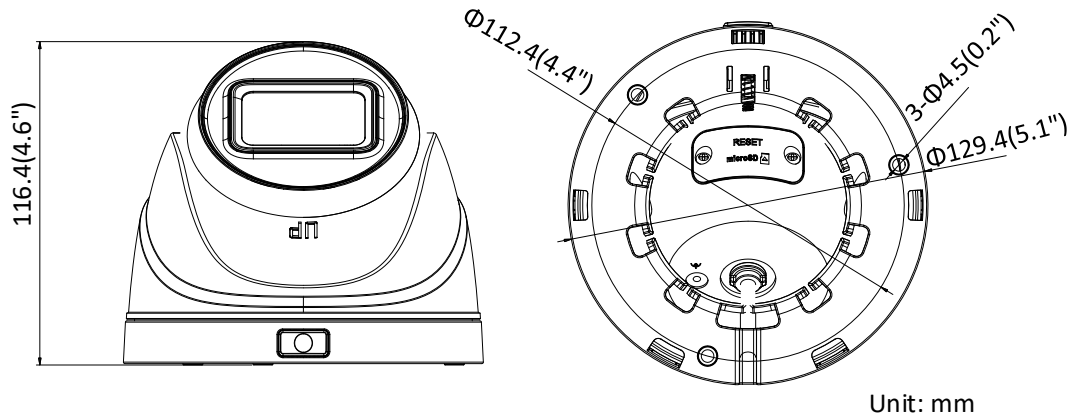

API	ONVIF (PROFILE S, PROFILE G), ISAPI
Simultaneous Live View	Up to 6 channels
User/Host	Up to 32 users 3 levels: Administrator, Operator, and User
Client	iVMS-4200, Hik-Connect, iVMS-5200, iVMS-4500
Web Browser	IE8+, Chrome 31.0-44, Firefox 30.0-51, Safari 8.0+
<b>Interface</b>	
Communication Interface	1 RJ45 10M/100M self-adaptive Ethernet port
On-board Storage	Built-in microSD/SDHC/SDXC slot, up to 128 GB
Reset Button	Yes
<b>General</b>	
Operating Conditions	-30 °C to 60 °C (-22 °F to 140 °F), humidity: 95% or less (non-condensing)
Power Supply	12 VDC ± 25%, 5.5 mm coaxial power plug PoE (802.3af, class 3)
Power Consumption and Current	12 VDC, 0.9 A, Max: 10.5 W PoE: (802.3af, 36 V to 57 V), 0.4 A to 0.2 A, Max: 12 W
Ingress Protection	IP67
Material	Camera body: metal, bottom base: plastic
Dimensions	Camera: Ø 129.4 mm × 116.4 mm (5.1" × 4.6") With package: 170 mm × 170 mm × 150 mm (6.7" × 6.7" × 5.9")
Weight	Camera: 560 g (1.2 lb.) With package: 850g (1.9 lb.)

## Dimensions