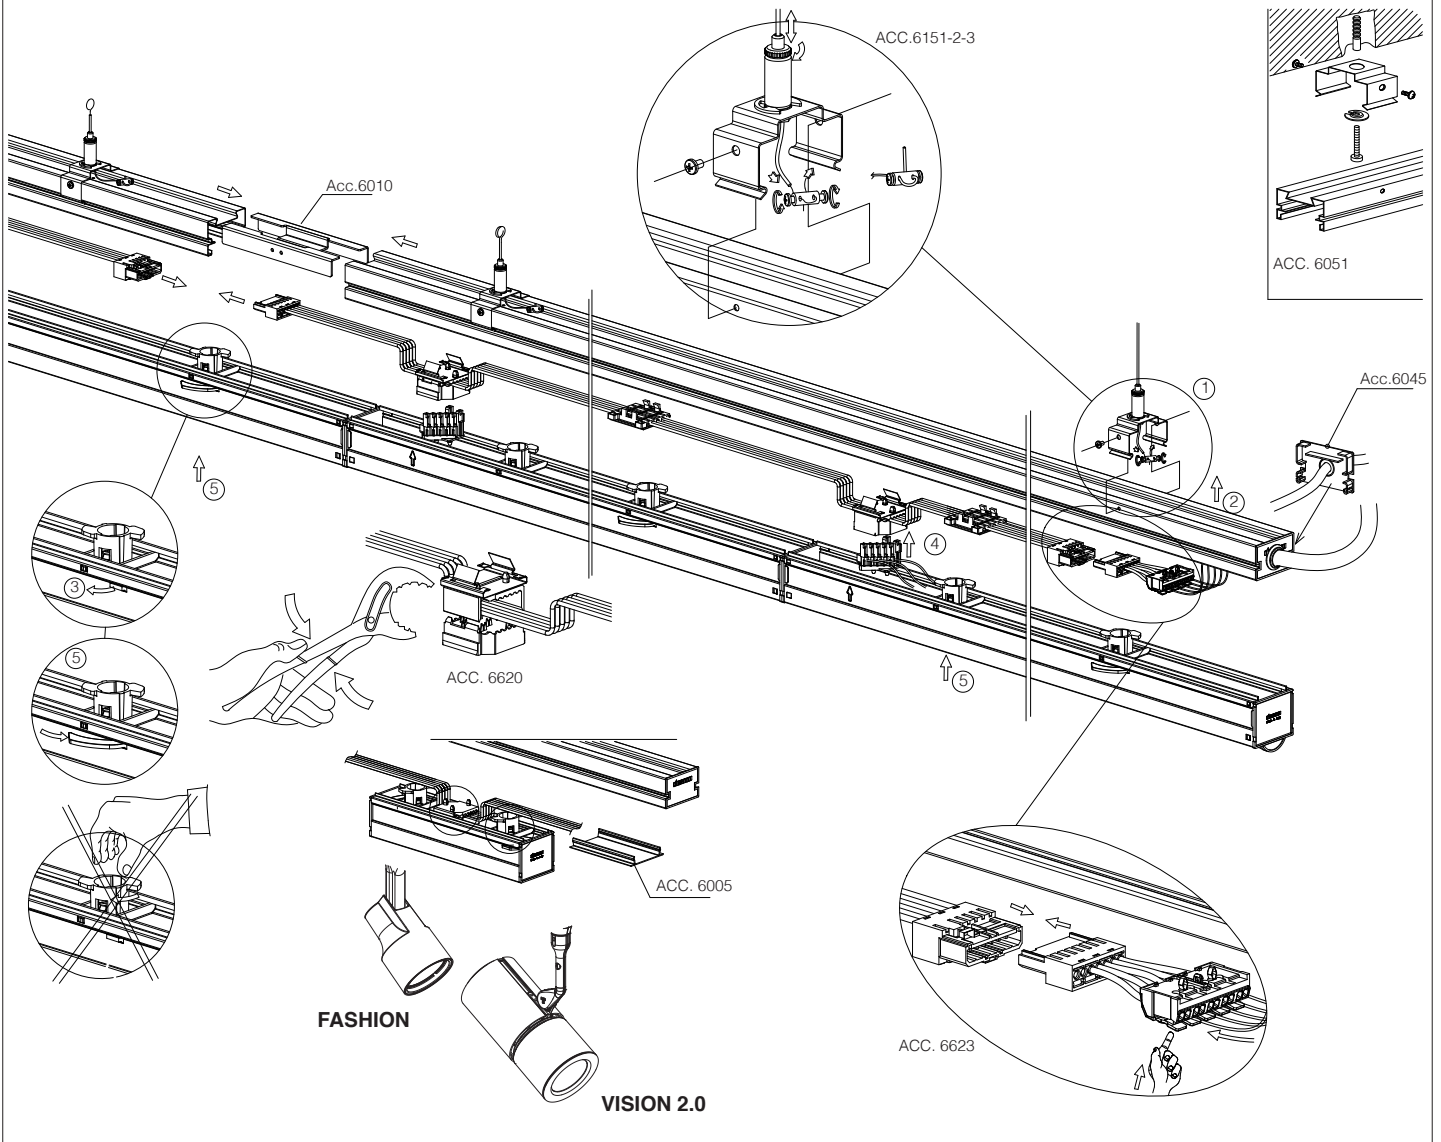

Power track and electric accessories

Mounting Techno System fixture on power track art. 6001 - 6002 - 6003

Detail of fixed connector position with power track 6001 or 6002