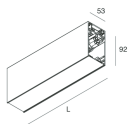

HERO B

1087D0.01

novalux
ITALIAN LIGHTING DESIGN SINCE 1948

COMPLETION ACCESSORIES

HERO B: MOD.CIECO 250 BIA

1087A3.01