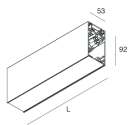

HERO B: MOD.CIECO 1120 BIA

1087A6.01