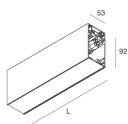

HERO B: MOD.CIECO 1400 BIA

1087A7.01