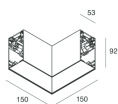

HERO B: MOD.CIECO ANG.SX 150 BIA

1087A4.01