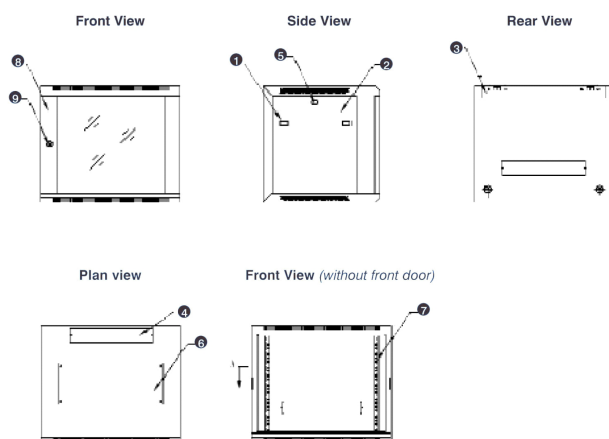

- Cable entry cut out in top and base

- Angled vented roof

- Adjustable 19" mounting profiles

Coffret Muraux 6U 500 mm de Profondeur Noir Emballées à Plat

Référence du produit: WBFP6.5SGB

excel
without compromise.

Vue éclatée

- ① Frame
- ② Side panel
- ③ Mounting panel
- ④ Cable entry cover, removeable
- ⑤ Side key lock
- ⑥ Fan cover, removeable
- ⑦ Mounting profile
- ⑧ Front door
- ⑨ Front door key lock
- ⑩ Slam latch lock