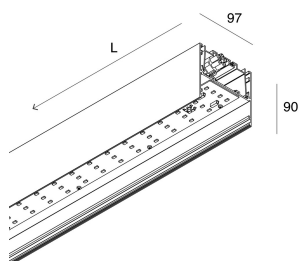

LUCKY MAXI

106212.02 + 106221.99

novalux

ITALIAN LIGHTING DESIGN SINCE 1948

Features

Use: Indoor
Type of installation: SUSPENDED, CEILING MOUNTED
Emission: DIRECT
Optics: OPAL
Colour: BLACK
Dimming: PUSH, DALI
Emergency: NO
L: 2400mm
A: 97mm
H: 90mm
Made in: ITALY
Warranty: 5 years
Weight: 8.8kg