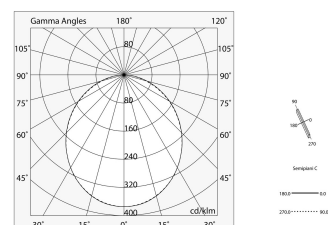

LUCKY MAXI

106212.02 + 106221.99

novalux

ITALIAN LIGHTING DESIGN SINCE 1948

Features

Use: Indoor
Type of installation: SUSPENDED, CEILING MOUNTED
Emission: DIRECT
Optics: OPAL
Colour: BLACK
Dimming: PUSH, DALI
Emergency: NO
L: 2400mm
A: 97mm
H: 90mm
Made in: ITALY
Warranty: 5 years
Weight: 8.8kg

Tech data

Luminaire input power: 82W
Luminaire luminous flux: 4475lm
IP: 40
Insulation class: I
Supply voltage: 220-240V 50/60Hz
SELV: Si

Source

Light source: LED
Source power: 72W
Source luminous flux: 10080lm
Colour temperature: 4000K
CRI: >90
Colour tolerance: 3 Step MacAdam
LED lifespan: 50000h L80 B20

Compliance

CEI EN 60598-1:2015 + A11:2009. IEC 60598-2:2015 2-1

Standards

Photobiological risk: RISK GROUP 0 Certified fixture in EXEMPT GROUP, in accordance with CEI EN 62471:2010-01, IEC TR 62778:2014.

CAM edilizia: The product complies with the requirements for public buildings, ministerial decree of 23rd June 2022 n.256.

[View more product info](#)

Novalux S.r.l. via Marzabotto, 2 40050 Funo di Argelato (BO) Italy
Tel: +39 051 860558 · Fax +39 051 6647859 · Mail: info@novalux.it · VAT number 00536541204 · novalux.com
Company subject to the management and coordination by SLV GmbH

This technical data sheet is owned by Novalux S.r.l., all rights reserved. Novalux S.r.l. reserves the right to make changes without prior notice.