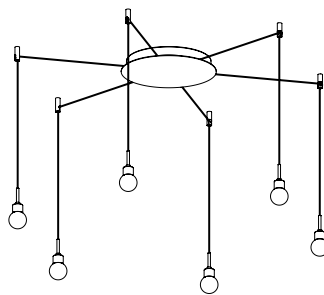

# FANCY SHAPE BASE

MANDATORY FOR INSTALLATION

| FANCY SHAPE BASES            | n° Lamps | ON/OFF | A417-01-11   WT   NT |  DALI | A417-01-12   WT   NT |    |
|------------------------------|----------|--------|----------------------|--|----------------------|---|
| FANCY SHAPE BASE 2 500 mA    | 1 to 2   |        |                      |  |                      | Ø155  |
| 2 Equidistant Fixing Points  |          |        |                      |  |                      |   |
| FANCY SHAPE BASE 6 500 mA    | 3 to 6   |        |                      |  |                      |   |
| 6 Equidistant Fixing Points  |          |        |                      |  |                      |   |
| FANCY SHAPE BASE 12 500 mA   | 7 to 12  |        |                      |  |                      |  |
| 12 Equidistant Fixing Points |          |        |                      |  |                      |   |

220 V~ |  |  INCL

Fancy Shape BASE  
2 LAMPS

Fancy Shape BASE  
6 LAMPS

Fancy Shape BASE  
12 LAMPS

NT

WT

**ATTENTION**

**Fancy Shape Base NT:** Base and Cap in Black.

**Fancy Shape Base WT:** Black Base and White Cap.

**Luminaire Cable:** Black in all finishes.