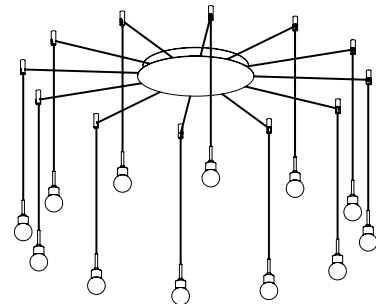

# FANCY SHAPE BASE

MANDATORY FOR INSTALLATION

| FANCY SHAPE BASES            | n° Lamps | ON/OFF | A417-01-11   WT   NT |  DALI | A417-01-12   WT   NT |    |
|------------------------------|----------|--------|----------------------|--|----------------------|---|
| FANCY SHAPE BASE 2 500 mA    | 1 to 2   |        |                      |  |                      | Ø155  |
| 2 Equidistant Fixing Points  |          |        |                      |  |                      |   |
| FANCY SHAPE BASE 6 500 mA    | 3 to 6   |        |                      |  |                      |   |
| 6 Equidistant Fixing Points  |          |        |                      |  |                      |   |
| FANCY SHAPE BASE 12 500 mA   | 7 to 12  |        |                      |  |                      |  |
| 12 Equidistant Fixing Points |          |        |                      |  |                      |   |

220 V~ |  |  INCL

Fancy Shape BASE  
2 LAMPS

Fancy Shape BASE  
6 LAMPS

Fancy Shape BASE  
12 LAMPS

NT

WT

**ATTENTION**

**Fancy Shape Base NT:** Base and Cap in Black.

**Fancy Shape Base WT:** Black Base and White Cap.

**Luminaire Cable:** Black in all finishes.