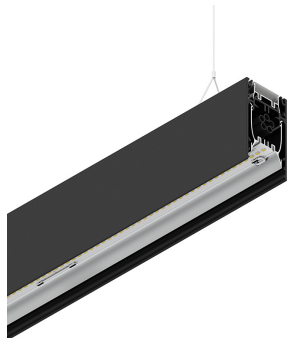

HERO B

108705.02 + 108914.99

novalux
ITALIAN LIGHTING DESIGN SINCE 1948

Features

Use: Indoor
Type of installation: SUSPENDED
Emission: DIRECT/INDIRECT
Optics: MICROPRISMATIZED
Colour: BLACK
Dimming: ON/OFF
Emergency: NO
L: 2240mm
A: 53mm
H: 92mm
Made in: ITALY
Warranty: 5 years
Weight: 8kg

Tech data

Luminaire input power: 105.9W
Luminaire luminous flux: 9014lm
Indirect luminous flux: 4842lm
IP: 40
Insulation class: I
Supply voltage: 220-240V 50/60Hz
UGR: <19
SELV: Si

Source

Light source: LED
Source power: 91W
Colour temperature: 2700K
CRI: >90
Colour tolerance: 3 Step MacAdam
LED lifespan: 50000h L80 B20