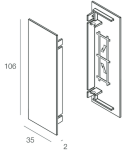

[View more product info](#)

RECTA

111402.21

novalux
ITALIAN LIGHTING DESIGN SINCE 1948

COMPLETION ACCESSORIES

RECTA: COPPIA TESTATE CP

111428.21

Novalux S.r.l. via Marzabotto, 2 40050 Funo di Argelato (BO) Italy
Tel: +39 051 860558 · Fax +39 051 6647859 · Mail: info@novalux.it · VAT number 00536541204 · novalux.com
Company subject to the management and coordination by SLV GmbH