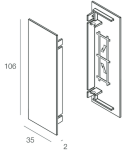

RECTA

111406.02

novalux
ITALIAN LIGHTING DESIGN SINCE 1948

COMPLETION ACCESSORIES

RECTA: COPPIA TESTATE NE

111428.02