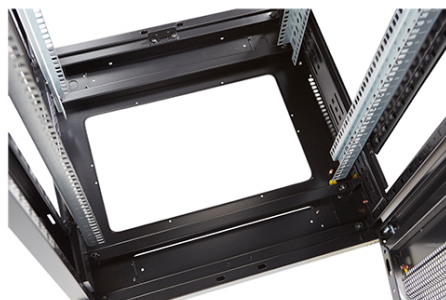

Référence du produit: 542-2988-WDBF-BK

Images du produit

Four-way brush entry roof panel

Quick-slam latch side panels

Swing handle wave vented front door

Wardrobe vented rear doors

Large base entry

High-density vertical cable management