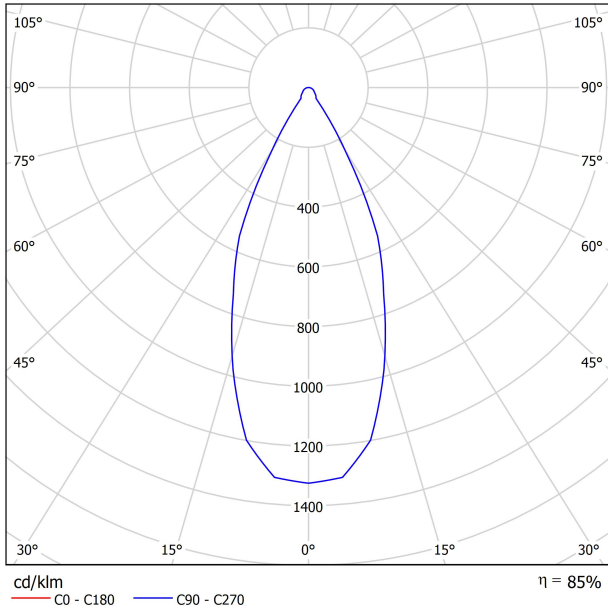

DIAGRAMME POLAIRE

DIAGRAMME CONIQUE

UGR

Glare Evaluation According to UGR											
ρ Ceiling	70	70	50	50	30	70	70	50	50	30	
ρ Walls	50	30	50	30	30	50	30	50	30	30	
ρ Floor	20	20	20	20	20	20	20	20	20	20	
Room Size X Y		Viewing direction at right angles to lamp axis					Viewing direction parallel to lamp axis				
2H	2H	12.4	13.2	12.7	13.4	13.6	12.4	13.2	12.7	13.4	13.6
	3H	14.4	15.1	14.7	15.3	15.5	14.4	15.1	14.7	15.3	15.5
	4H	15.2	15.9	15.5	16.1	16.4	15.2	15.9	15.5	16.1	16.4
	6H	16.0	16.6	16.3	16.9	17.1	16.0	16.6	16.3	16.9	17.1
	8H	16.3	16.9	16.7	17.2	17.5	16.3	16.9	16.7	17.2	17.5
4H	12H	16.7	17.2	17.0	17.5	17.9	16.7	17.2	17.0	17.5	17.9
	2H	13.1	13.7	13.4	14.0	14.2	13.1	13.7	13.4	14.0	14.2
	3H	15.3	15.8	15.6	16.1	16.4	15.3	15.8	15.6	16.1	16.4
	4H	16.3	16.7	16.6	17.1	17.4	16.3	16.7	16.6	17.1	17.4
	6H	17.2	17.6	17.6	18.0	18.3	17.2	17.6	17.6	18.0	18.3
8H	8H	17.6	18.0	18.1	18.4	18.8	17.6	18.0	18.1	18.4	18.8
	12H	18.1	18.4	18.5	18.8	19.2	18.1	18.4	18.5	18.8	19.2
	4H	16.7	17.0	17.1	17.4	17.8	16.7	17.0	17.1	17.4	17.8
	6H	17.8	18.1	18.2	18.5	18.9	17.8	18.1	18.2	18.5	18.9
	8H	18.4	18.6	18.8	19.1	19.5	18.4	18.6	18.8	19.1	19.5
12H	12H	19.0	19.2	19.5	19.6	20.1	19.0	19.2	19.5	19.6	20.1
	4H	16.7	17.0	17.2	17.4	17.9	16.7	17.0	17.2	17.4	17.9
	6H	17.9	18.2	18.4	18.6	19.1	17.9	18.2	18.4	18.6	19.1
	8H	18.6	18.8	19.1	19.2	19.7	18.6	18.8	19.1	19.2	19.7
	Variation of the observer position for the luminaire distances S										
S = 1.0H	+1.4 / -0.6					+1.4 / -0.6					
S = 1.5H	+2.6 / -0.8					+2.6 / -0.8					
S = 2.0H	+3.9 / -1.1					+3.9 / -1.1					
Standard table	BK05					BK05					
Correction Summand	1.0					1.0					
Corrected Glare Indices referring to 940lm Total Luminous Flux											