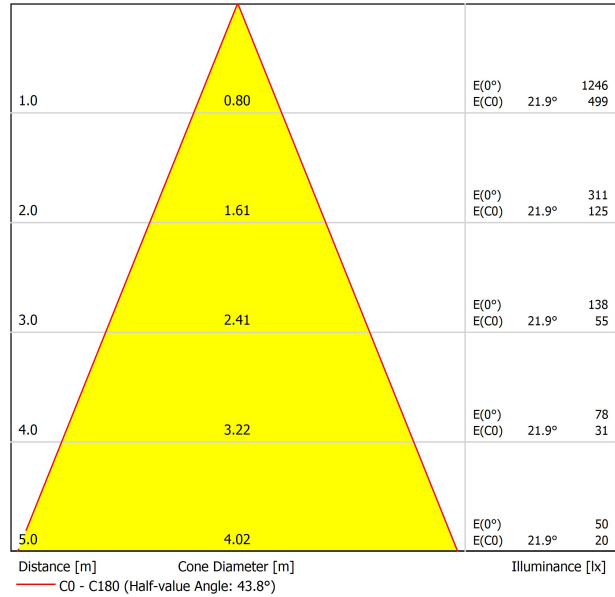

DIAGRAMME POLAIRE

DIAGRAMME CONIQUE

UGR

Glare Evaluation According to UGR											
ρ Ceiling	70	70	50	50	30	70	70	50	50	30	
ρ Walls	50	30	50	30	30	50	30	50	30	30	
ρ Floor	20	20	20	20	20	20	20	20	20	20	
Room Size X Y		Viewing direction at right angles to lamp axis					Viewing direction parallel to lamp axis				
2H	2H	12.4	13.2	12.7	13.4	13.6	12.4	13.2	12.7	13.4	13.6
	3H	14.4	15.1	14.7	15.3	15.5	14.4	15.1	14.7	15.3	15.5
	4H	15.2	15.9	15.5	16.1	16.4	15.2	15.9	15.5	16.1	16.4
	6H	16.0	16.6	16.3	16.9	17.1	16.0	16.6	16.3	16.9	17.1
	8H	16.3	16.9	16.7	17.2	17.5	16.3	16.9	16.7	17.2	17.5
4H	12H	16.7	17.2	17.0	17.5	17.9	16.7	17.2	17.0	17.5	17.9
	2H	13.1	13.7	13.4	14.0	14.2	13.1	13.7	13.4	14.0	14.2
	3H	15.3	15.8	15.6	16.1	16.4	15.3	15.8	15.6	16.1	16.4
	4H	16.3	16.7	16.6	17.1	17.4	16.3	16.7	16.6	17.1	17.4
	6H	17.2	17.6	17.6	18.0	18.3	17.2	17.6	17.6	18.0	18.3
8H	8H	17.6	18.0	18.1	18.4	18.8	17.6	18.0	18.1	18.4	18.8
	12H	18.1	18.4	18.5	18.8	19.2	18.1	18.4	18.5	18.8	19.2
	4H	16.7	17.0	17.1	17.4	17.8	16.7	17.0	17.1	17.4	17.8
	6H	17.8	18.1	18.2	18.5	18.9	17.8	18.1	18.2	18.5	18.9
	8H	18.4	18.6	18.8	19.1	19.5	18.4	18.6	18.8	19.1	19.5
12H	12H	19.0	19.2	19.5	19.6	20.1	19.0	19.2	19.5	19.6	20.1
	4H	16.7	17.0	17.2	17.4	17.9	16.7	17.0	17.2	17.4	17.9
	6H	17.9	18.2	18.4	18.6	19.1	17.9	18.2	18.4	18.6	19.1
	8H	18.6	18.8	19.1	19.2	19.7	18.6	18.8	19.1	19.2	19.7
	Variation of the observer position for the luminaire distances S										
S = 1.0H	+1.4 / -0.6					+1.4 / -0.6					
S = 1.5H	+2.6 / -0.8					+2.6 / -0.8					
S = 2.0H	+3.9 / -1.1					+3.9 / -1.1					
Standard table	BK05					BK05					
Correction Summand	1.0					1.0					
Corrected Glare Indices referring to 940lm Total Luminous Flux											