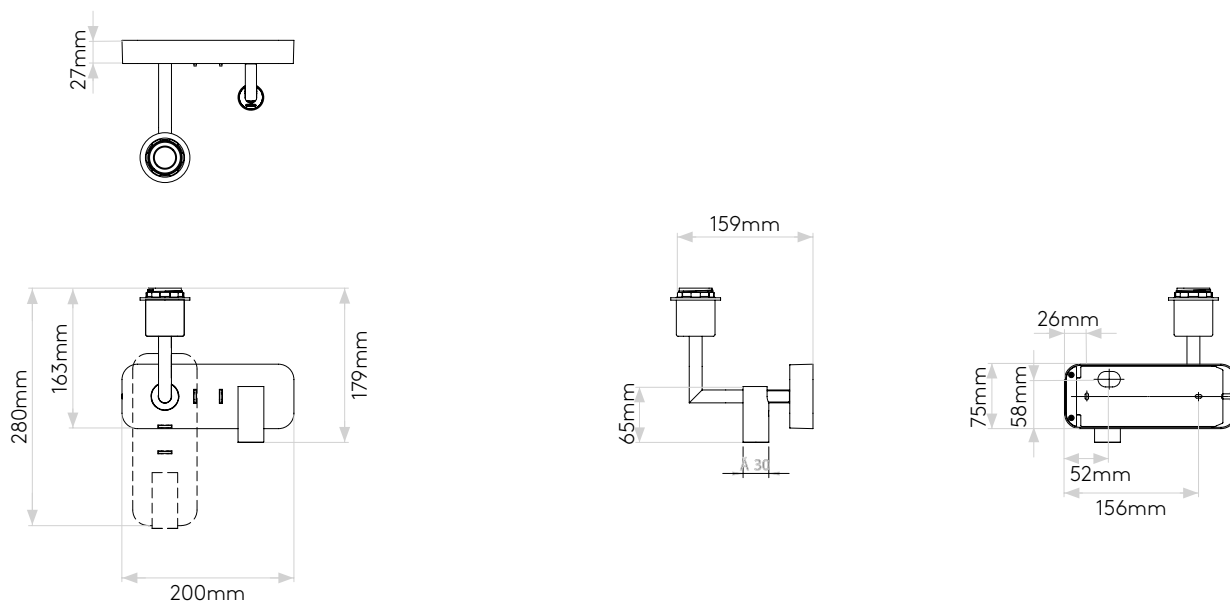

Without Shade