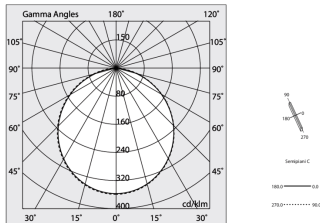

H 135
L 589x589
W 55

Features

Use: Indoor
Type of installation: WALL, RECESSED INTO PLASTERBOARD, SUSPENDED, CEILING MOUNTED, TRACK
Emission: DIRECT
Optics: OPAL
Colour: CAPPUCCINO
Dimming: PUSH, DALI
Emergency: NO
L: 589x589mm
A: 53mm
H: 69mm
Made in: ITALY
Warranty: 5 years
Weight: 2.1kg