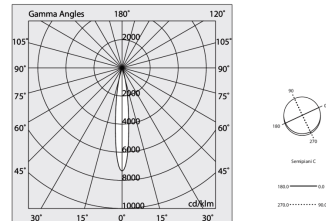

P-30 STRIP LED

1058B6.20

novalux
ITALIAN LIGHTING DESIGN SINCE 1948

Features

Use: Indoor
Type of installation: RECESSED INTO PLASTERBOARD, SUSPENDED, CEILING MOUNTED
Emission: ADJUSTABLE
Optics: SPOT
Beam: 14°
Colour: CAFFE
Dimming: ON/OFF
Emergency: NO
L: 800mm
A: 31mm
Made in: ITALY
Warranty: 5 years

Tech data

Luminaire input power: 14.9W
Luminaire luminous flux: 821lm
IP: 20
Insulation class: I
Supply voltage: 220-240V 50/60Hz
SELV: Si

Source

Light source: LED
Source power: 9W
Source luminous flux: 974lm
Colour temperature: 2700K
CRI: >90
Colour tolerance: 2 Step MacAdam
LED lifespan: 50000h L80 B20

Compliance

CEI EN 60598-1:2015 + A11:2009. IEC 60598-2:2015 2-1, 2-2

Standards

Photobiological risk: RISK GROUP 1 Certified fixture in RISK GROUP 1 (Low Risk)-The fixture does not pose a hazard due to normal behavioral limitations on exposure - in accordance with CEI EN 62471:2010-01, IEC TR 62778:2014.

CAM edilizia: The product complies with the requirements for public buildings, ministerial decree of 23rd June 2022 n.256.

[View more product info](#)

Novalux S.r.l. via Marzabotto, 2 40050 Funo di Argelato (BO) Italy
Tel: +39 051 860558 · Fax +39 051 6647859 · Mail: info@novalux.it · VAT number 00536541204 · novalux.com
Company subject to the management and coordination by SLV GmbH

This technical data sheet is owned by Novalux S.r.l., all rights reserved. Novalux S.r.l. reserves the right to make changes without prior notice.