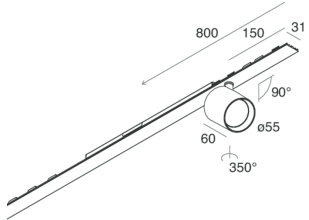

P-30 STRIP LED

1058B6.20

novalux
ITALIAN LIGHTING DESIGN SINCE 1948

Features

Use: Indoor
Type of installation: RECESSED INTO PLASTERBOARD, SUSPENDED, CEILING MOUNTED
Emission: ADJUSTABLE
Optics: SPOT
Beam: 14°
Colour: CAFFE
Dimming: ON/OFF
Emergency: NO
L: 800mm
A: 31mm
Made in: ITALY
Warranty: 5 years

Tech data

Luminaire input power: 14.9W
Luminaire luminous flux: 821lm
IP: 20
Insulation class: I
Supply voltage: 220-240V 50/60Hz
SELV: Si

Source

Light source: LED
Source power: 9W
Source luminous flux: 974lm
Colour temperature: 2700K
CRI: >90
Colour tolerance: 2 Step MacAdam
LED lifespan: 50000h L80 B20