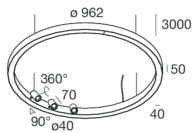

HALOS SPOT

109703.22

novalux
ITALIAN LIGHTING DESIGN SINCE 1948

Features

Use: Indoor
Type of installation: SUSPENDED
Emission: DIRECT
Optics: OPALE/SPOT
Beam: 20°
Colour: GOLD
Dimming: WITH ACCESSORY
Emergency: NO
L: Ø 962mm
A: 40mm
H: 50mm
Made in: ITALY
Warranty: 5 years
Weight: 7.5kg