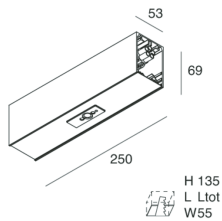

Novalux S.r.l. via Marzabotto, 2 40050 Funo di Argelato (BO) Italy
Tel: +39 051 860558 · Fax +39 051 6647859 · Mail: info@novalux.it · VAT number 00536541204 · novalux.com
Company subject to the management and coordination by SLV GmbH

This technical data sheet is owned by Novalux S.r.l., all rights reserved. Novalux S.r.l. reserves the right to make changes without prior notice.