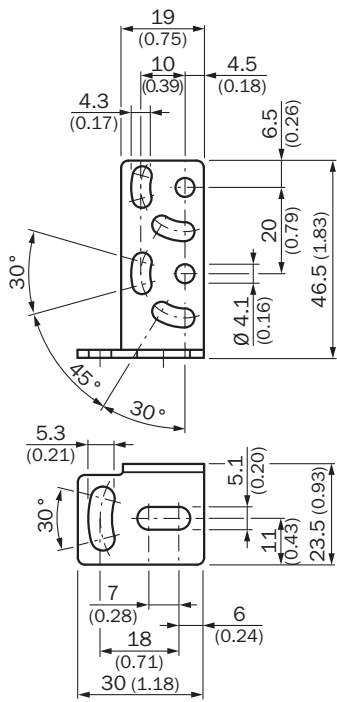

BEF-WG-W12

SICK
Sensor Intelligence.

Ordering information

Type	Part no.
BEF-WG-W12	2013942

Other models and accessories → www.sick.com/

Detailed technical data

Technical specifications

Accessory group	Mounting brackets and plates
Accessory family	Mounting brackets
Suitable for	W11-2, W12-3, W16
Material	Stainless steel
Items supplied	Mounting hardware included
Description	Mounting bracket, large

Dimensional drawing (Dimensions in mm (inch))

SICK AT A GLANCE

SICK is one of the leading manufacturers of intelligent sensors and sensor solutions for industrial applications. A unique range of products and services creates the perfect basis for controlling processes securely and efficiently, protecting individuals from accidents and preventing damage to the environment.