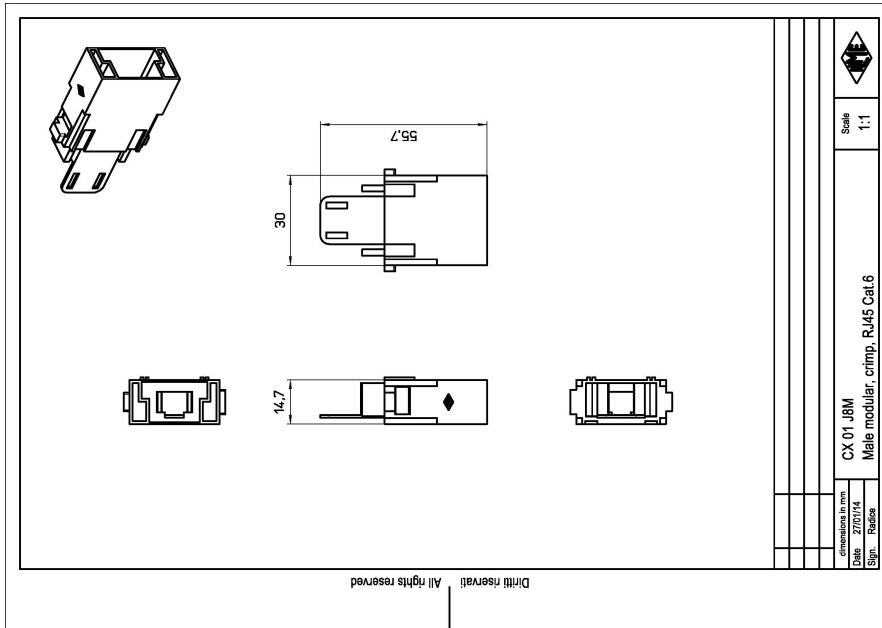

Part number

CX 01 J8M

Catalogue drawings

Notes

Standard modular inserts:

-in combination with standard contacts and standard frames (CX ... TF/TM); must be mounted either in traditional enclosures or in COB panel supports (both up to 500 matings).

Dimensions shown in mm are not binding and may be changed without notice.