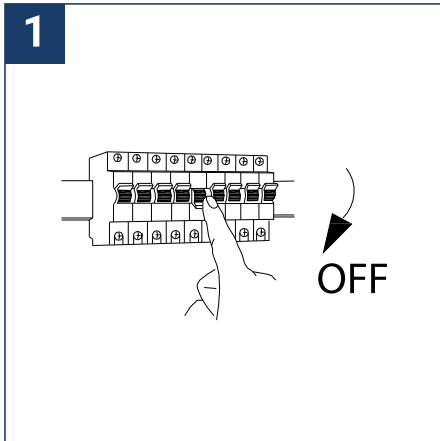

Ref : 7773-7774-7788-77731-77741

! <https://www.miidex.com/283-connecteurs-etanches-et-boites-de-derivation>