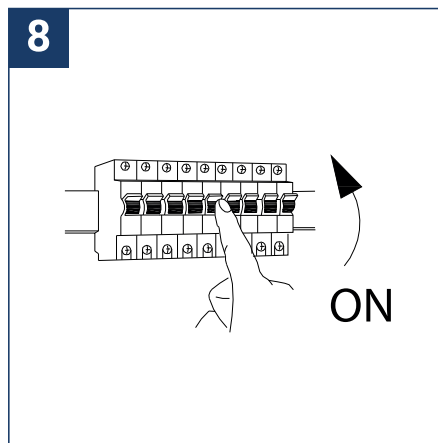

Ref : 7773-7774-7788-77731-77741

! <https://www.miidex.com/283-connecteurs-etanches-et-boites-de-derivation>