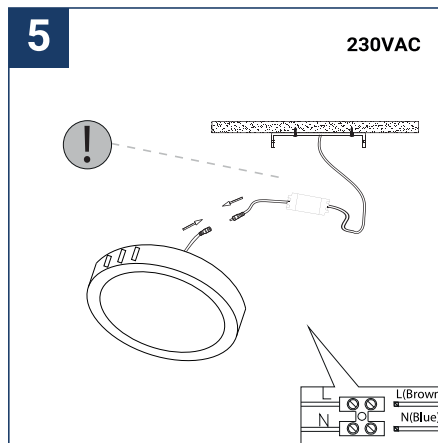

Ref : 7773-7774-7788-77731-77741

! <https://www.miidex.com/283-connecteurs-etanches-et-boites-de-derivation>