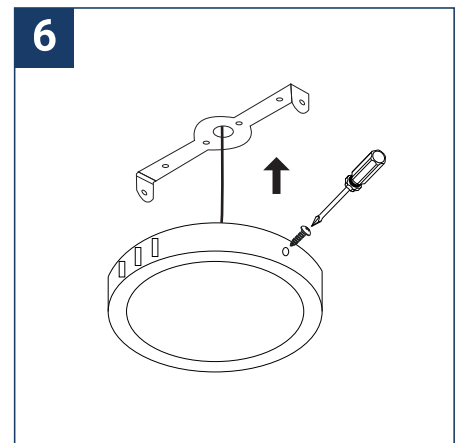

Ref : 7773-7774-7788-77731-77741

! <https://www.miidex.com/283-connecteurs-etanches-et-boites-de-derivation>