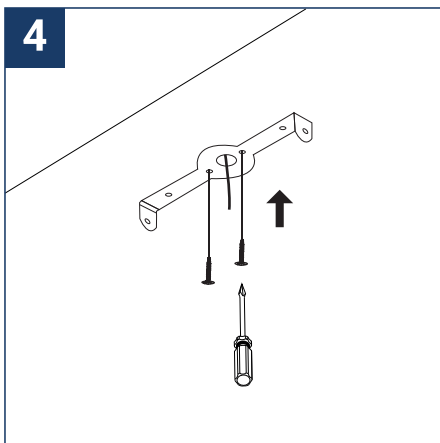

Ref : 7773-7774-7788-77731-77741

! <https://www.miidex.com/283-connecteurs-etanches-et-boites-de-derivation>