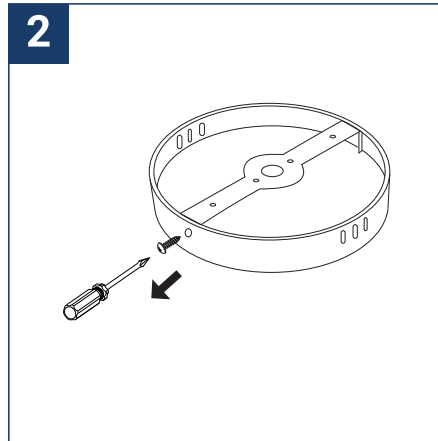

Ref : 7773-7774-7788-77731-77741

! <https://www.miidex.com/283-connecteurs-etanches-et-boites-de-derivation>