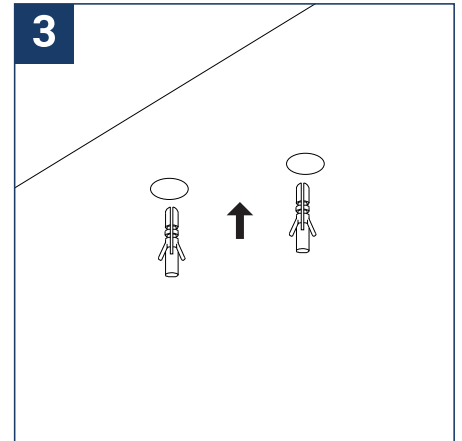

Ref : 7773-7774-7788-77731-77741

! <https://www.miidex.com/283-connecteurs-etanches-et-boites-de-derivation>