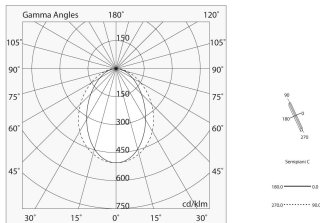

Features

Use: Indoor
Dimming: WITH ACCESSORY
Emergency: NO
Made in: ITALY
Warranty: 5 years
Weight: 0.015kg

Tech data

Luminaire luminouse flux: 493lm
Insulation class: III
Supply voltage: 48 Vdc

Source

Light source: LED
Source power: 3.3W
Colour temperature: 4000K
CRI: >90
LED lifespan: 50000h L80 B20

Compliance

CEI EN 60598-1:2015 + A11:2009. IEC 60598-2:2015 2-1

Standards

CAM edilizia: The product complies with the requirements for public buildings, ministerial decree of 23rd June 2022 n.256.

[View more product info](#)