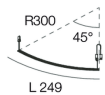

## Tech data

Luminaire luminouse flux: 493lm  
Insulation class: III  
Supply voltage: 48 Vdc