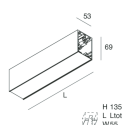

HERO: MOD.CIECO 1120 BIA

108679.01