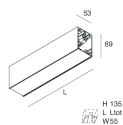

HERO: MOD.CIECO 1680 BIA

108681.01