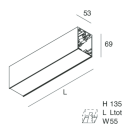

HERO: MOD.CIECO 1400 BIA

108680.01